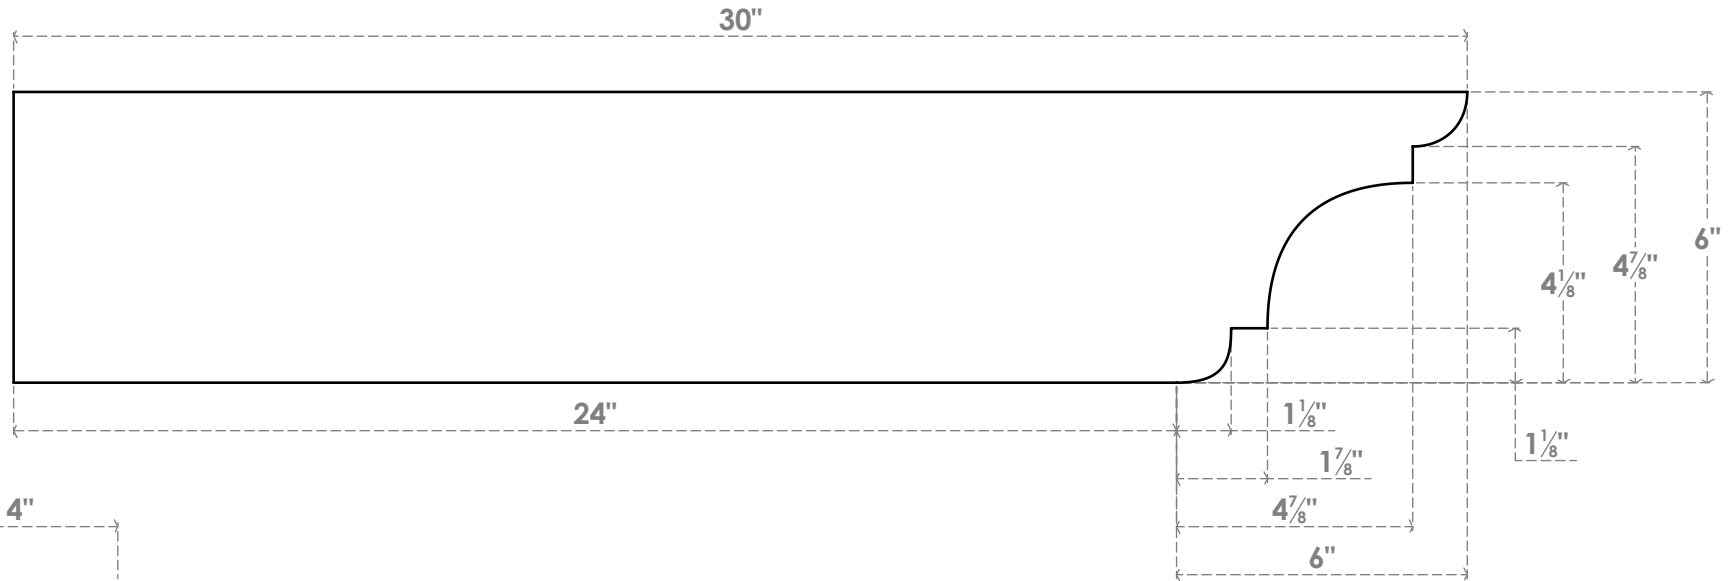

RFTP04X06X30NEB

4"W X 6"H X 30"L NEW BRIGHTON ARCHITECTURAL GRADE PVC RAFTER TAIL

SIDE PROFILE

FRONT PROFILE

ISOMETRIC

EKENA
MILLWORK
2300 WEST MAIN ST.
CLARKSVILLE, TX 75426
TOLL FREE: 866-607-0453
WWW.EKENAMILLWORK.COM