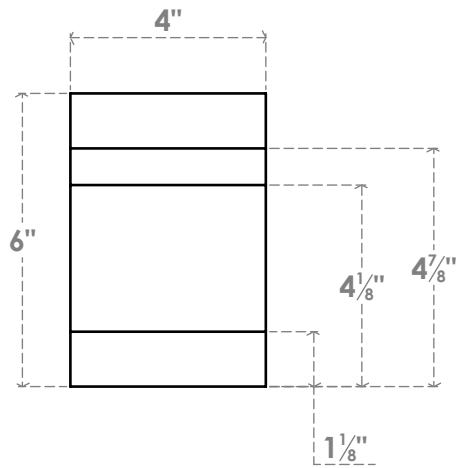

RFTP04X06X30NEB

4"W X 6"H X 30"L NEW BRIGHTON ARCHITECTURAL GRADE PVC RAFTER TAIL

SIDE PROFILE

FRONT PROFILE

ISOMETRIC

EKENA
MILLWORK
2300 WEST MAIN ST.
CLARKSVILLE, TX 75426
TOLL FREE: 866-607-0453
WWW.EKENAMILLWORK.COM